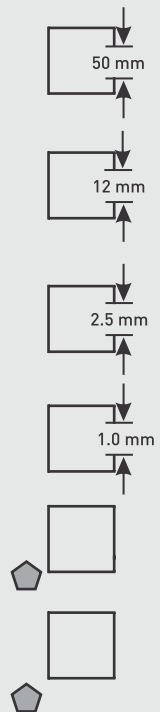

Ingress Protection Classification

Degree of protection indicated by the first characteristic numeral (Protection against solids)

Description	Short Definition
0 Non-protected	No special protection.
1 Protected against solid objects greater than 50mm	A large surface of the body, such as hand (but no protection against deliberate access). Solid objects exceeding 50 mm diameter.
2 Protected against solid objects greater than 12 mm	Finger or similar objects not exceeding 80 mm in length. Solid objects exceeding 12 mm in diameter.
3 Protected against solid objects greater than 2.5 mm	Tools, wires etc of diameters or thickness greater than 2.5 mm. solid objects exceeding 2.5 mm in diameter.
4 Protected against solid objects greater than 1.0 mm	Wires or strips of thickness greater than 1.0 mm. Solid objects exceeding 1.0 mm in diameter.
5 Dust protected	Ingress of dust is not totally prevented. But dust does not enter in sufficient Quantity to interfere with satisfactory operation of the equipment.
6 Dust Tight	No ingress of dust.